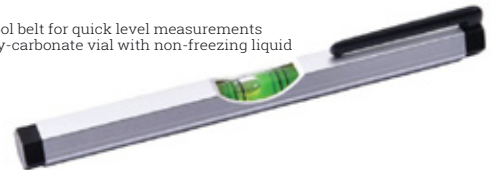

RED HOT BUY

~~MVR 34⁹⁹~~

MVR 29⁹⁹

POCKET LEVEL 5" HP

2414639

- Bubble level that fits in a shirt pocket or tool belt for quick level measurements
- Rugged aluminum barrel, shock-proof poly-carbonate vial with non-freezing liquid
- Pocket clip keeps level securely in pocket